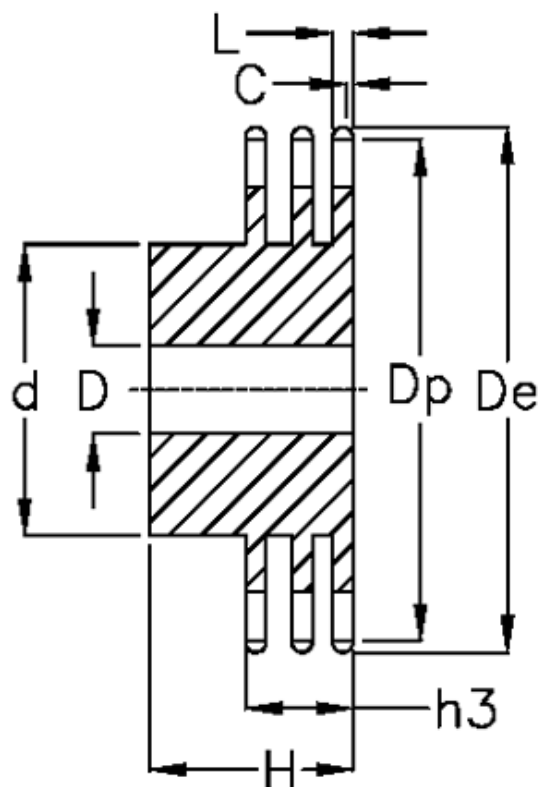

# Data Sheet

Article number: 616013007017

Description: Sprocket 12 B-3 Z=17 triplex  
predrilled

## Measures

C	= 2	h3	= 49.8
d	= 83	L	= 10.8
D	= 20±0,5	Number of teeth	= 17
De	= 111.5		
Dp	= 103.67		
For chain size	= 3/4" x 7/16"		
For chain type	= 12 B-3		
H	= 70		